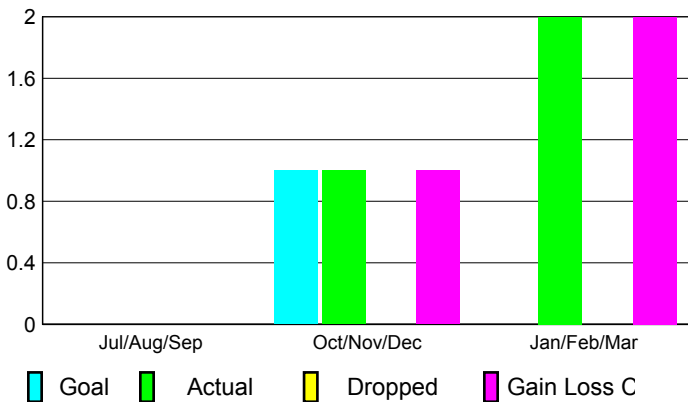

2009-2010 GMT Quarterly Report for District (or Undistricted) **District 355 B3**

GMT: YOUN-TONG CHUNG

Location: REPUBLIC OF KOREA

GMT CA: 5

CLUBS

Club Results
2009-2010

Clubs
2008-2009

Month	New Club Goal	Actual New Clubs	Actual Dropped Clubs	Gain/Loss of Clubs	Gain/Loss of Clubs
Jul/Aug/Sep	0	0	0	0	0
Oct/Nov/Dec	1	1	0	1	1
Jan/Feb/Mar	0	2	0	2	-1
Totals	1	3	0	3	0

Club Results 2009-2010

Goal, New, Dropped, Gain/Loss

Comparison of Club Gain/Loss

Current Year Compared to the Previous Year

YTD Status Quo Clubs 2009-2010

Status Quo Clubs Compared to Status Quo Members

MEMBERSHIP