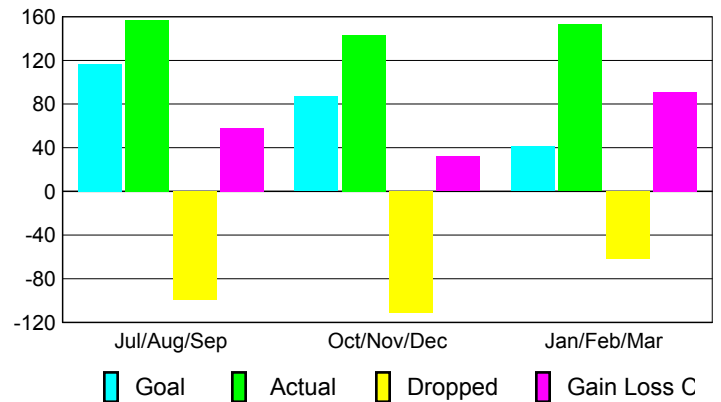

Membership Results 2009-2010

Goal, New, Dropped, Gain/Loss