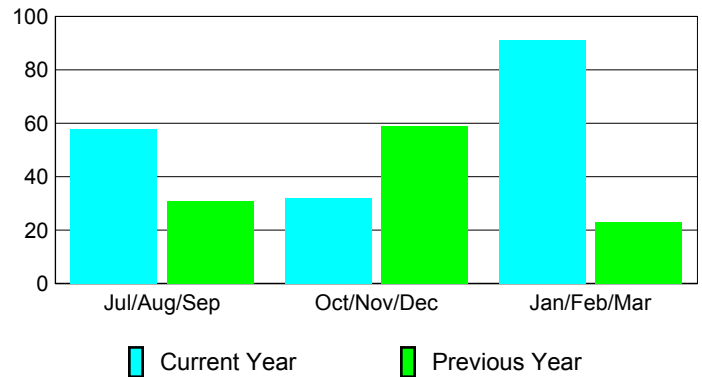

Comparison of Membership Gain/Loss

Current Year Compared to the Previous Year