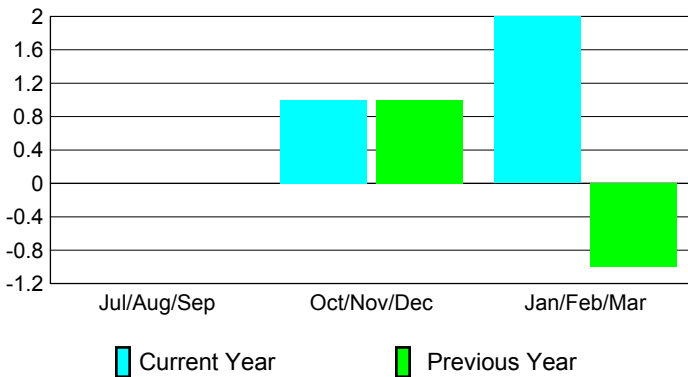

Club Results 2009-2010

Goal, New, Dropped, Gain/Loss

Comparison of Club Gain/Loss

Current Year Compared to the Previous Year

YTD Status Quo Clubs 2009-2010

Status Quo Clubs Compared to Status Quo Members

MEMBERSHIP